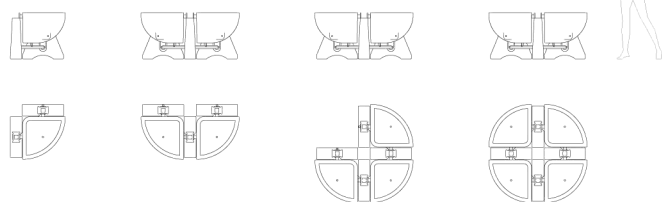

# A SWING, B SWING /

BELLITALIA® DESIGN DEPARTMENT

**MATERIALS:** RECONSTITUTED NATURAL MARBLE STONES, WHITE GRANITE OR GREY CONCRETE.

**FINISHING:** SANDBLASTED.

<b>A SWING</b>	<b>B SWING</b>
L 590 mm	L 565 mm
W 400 mm	W 565 mm
H 400 mm	H 400 mm
W 66 kg	W 87 kg

<b>B SWING</b>	<b>B SWING</b>	<b>B SWING</b>	<b>B SWING</b>
90°	180°	270°	360°

**PRECIOUS STONES /**  
PIETRE PREZIOSE

**WHITE GRANITE /**  
GRANITO BIANCO

# C SWING /

BELLITALIA® DESIGN DEPARTMENT

**MATERIALS:** RECONSTITUTED NATURAL MARBLE STONES, WHITE GRANITE OR GREY CONCRETE.

**FINISHING:** SANDBLASTED.

**BASE**

L 1025 / 1805 mm  
W 568 mm  
H 613 mm  
W 238 / 361 kg

**C SWING**  
L 700 mm  
W 450 mm  
H 400 mm  
W 112 kg

**RAIL**

L 1025 / 1805 mm  
W 568 mm  
H 918 mm  
W 246 / 376 kg

**FRAME**

L 1025 / 1805 mm  
W 568 mm  
H 1848 mm  
W 258 / 388 kg

**PRECIOUS STONES /**  
PIETRE PREZIOSE