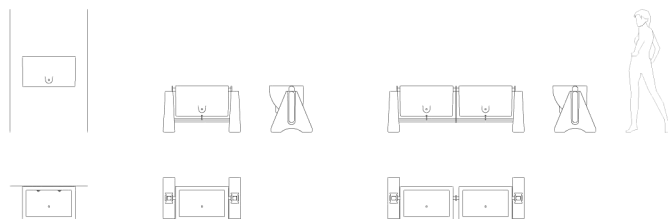

# A SWING, B SWING /

BELLITALIA® DESIGN DEPARTMENT

**MATERIALS:** RECONSTITUTED NATURAL MARBLE STONES, WHITE GRANITE OR GREY CONCRETE.

**FINISHING:** SANDBLASTED.

<b>A SWING</b>	<b>B SWING</b>
L 590 mm	L 565 mm
W 400 mm	W 565 mm
H 400 mm	H 400 mm
W 66 kg	W 87 kg

<b>B SWING</b>	<b>B SWING</b>	<b>B SWING</b>	<b>B SWING</b>
90°	180°	270°	360°

**PRECIOUS STONES /**  
PIETRE PREZIOSE

**WHITE GRANITE /**  
GRANITO BIANCO

# C SWING /

BELLITALIA® DESIGN DEPARTMENT

**MATERIALS:** RECONSTITUTED NATURAL MARBLE STONES, WHITE GRANITE OR GREY CONCRETE.

**FINISHING:** SANDBLASTED.

**BASE**

L 1025 / 1805 mm  
W 568 mm  
H 613 mm  
W 238 / 361 kg

**C SWING**  
L 700 mm  
W 450 mm  
H 400 mm  
W 112 kg

**RAIL**

L 1025 / 1805 mm  
W 568 mm  
H 918 mm  
W 246 / 376 kg

**FRAME**

L 1025 / 1805 mm  
W 568 mm  
H 1848 mm  
W 258 / 388 kg

**PRECIOUS STONES /**  
PIETRE PREZIOSE