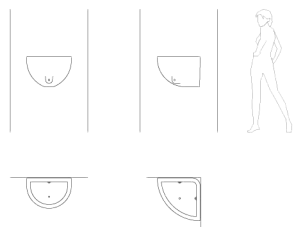

# A SWING, B SWING /

BELLITALIA® DESIGN DEPARTMENT

**MATERIALS:** RECONSTITUTED NATURAL MARBLE STONES, WHITE GRANITE OR GREY CONCRETE.

**FINISHING:** SANDBLASTED.

<b>A SWING</b>	<b>B SWING</b>
L 590 mm	L 565 mm
W 400 mm	W 565 mm
H 400 mm	H 400 mm
W 66 kg	W 87 kg

<b>B SWING</b>	<b>B SWING</b>	<b>B SWING</b>	<b>B SWING</b>
90°	180°	270°	360°

**PRECIOUS STONES /**  
PIETRE PREZIOSE

**WHITE GRANITE /**  
GRANITO BIANCO

# C SWING /

BELLITALIA® DESIGN DEPARTMENT

**MATERIALS:** RECONSTITUTED NATURAL MARBLE STONES, WHITE GRANITE OR GREY CONCRETE.

**FINISHING:** SANDBLASTED.

**BASE**

L 1025 / 1805 mm  
W 568 mm  
H 613 mm  
W 238 / 361 kg

**C SWING**  
L 700 mm  
W 450 mm  
H 400 mm  
W 112 kg

**RAIL**

L 1025 / 1805 mm  
W 568 mm  
H 918 mm  
W 246 / 376 kg

**FRAME**

L 1025 / 1805 mm  
W 568 mm  
H 1848 mm  
W 258 / 388 kg

**PRECIOUS STONES /**  
PIETRE PREZIOSE