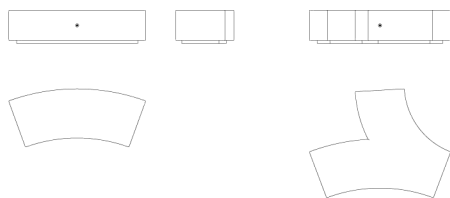

KUBB /

BELLITALIA® DESIGN DEPARTMENT

MATERIALS: RECONSTITUTED NATURAL MARBLE STONES OR WHITE GRANITE.

FINISHING: SANDBLASTED WITH POLISHED OR BUSH HAMMERED SEAT SURFACE.

MONO

L: 700 mm
W: 650 mm
H: 440 mm
W: 472 kg

MID

L: 1550 mm
W: 650 mm
H: 440 mm
W: 1054 kg

DOUBLE

L: 2000 mm
W: 650 mm
H: 440 mm
W: 1362 kg

CURVED

L: 1807 mm
W: 768 mm
H: 440 mm
W: 1104 kg

CROSS

L: 1864 mm
W: 1438 mm
H: 440 mm
W: 1643 kg